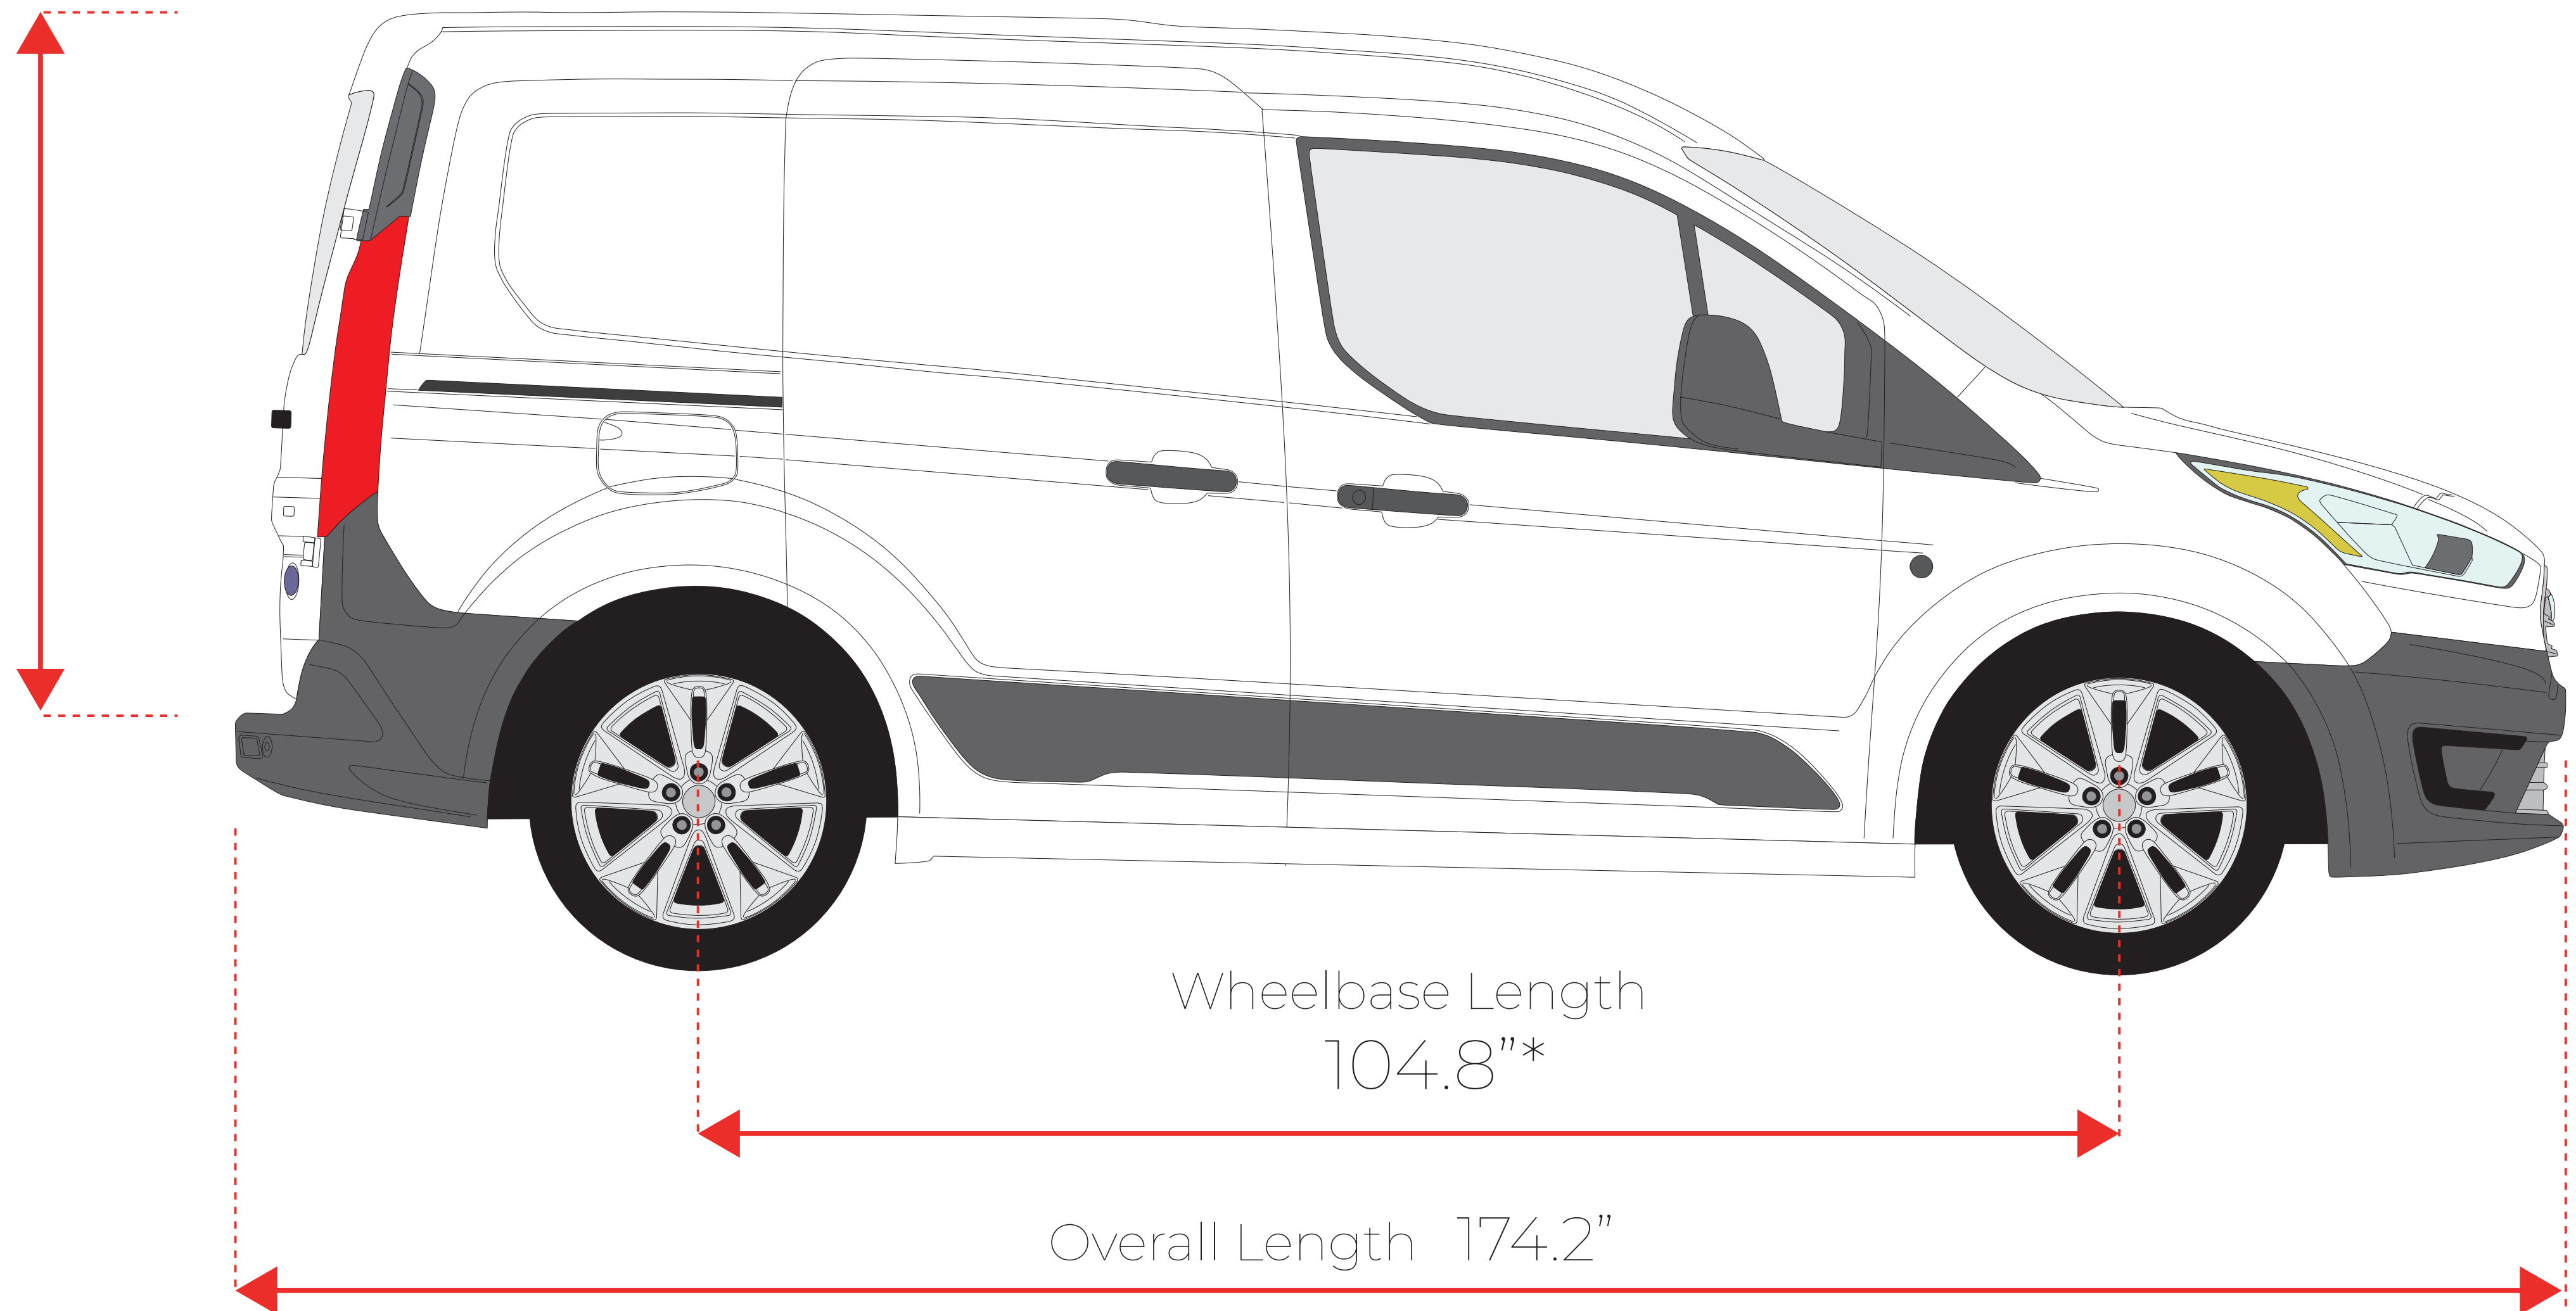

Rear Door
Opening Height
47.3"

Ford Transit Connect SWB

866.925.4844
advantageoutfitters.com

Rear Door
Opening Height
45.5"

Ford Transit Connect LWB

866.925.4844
advantageoutfitters.com