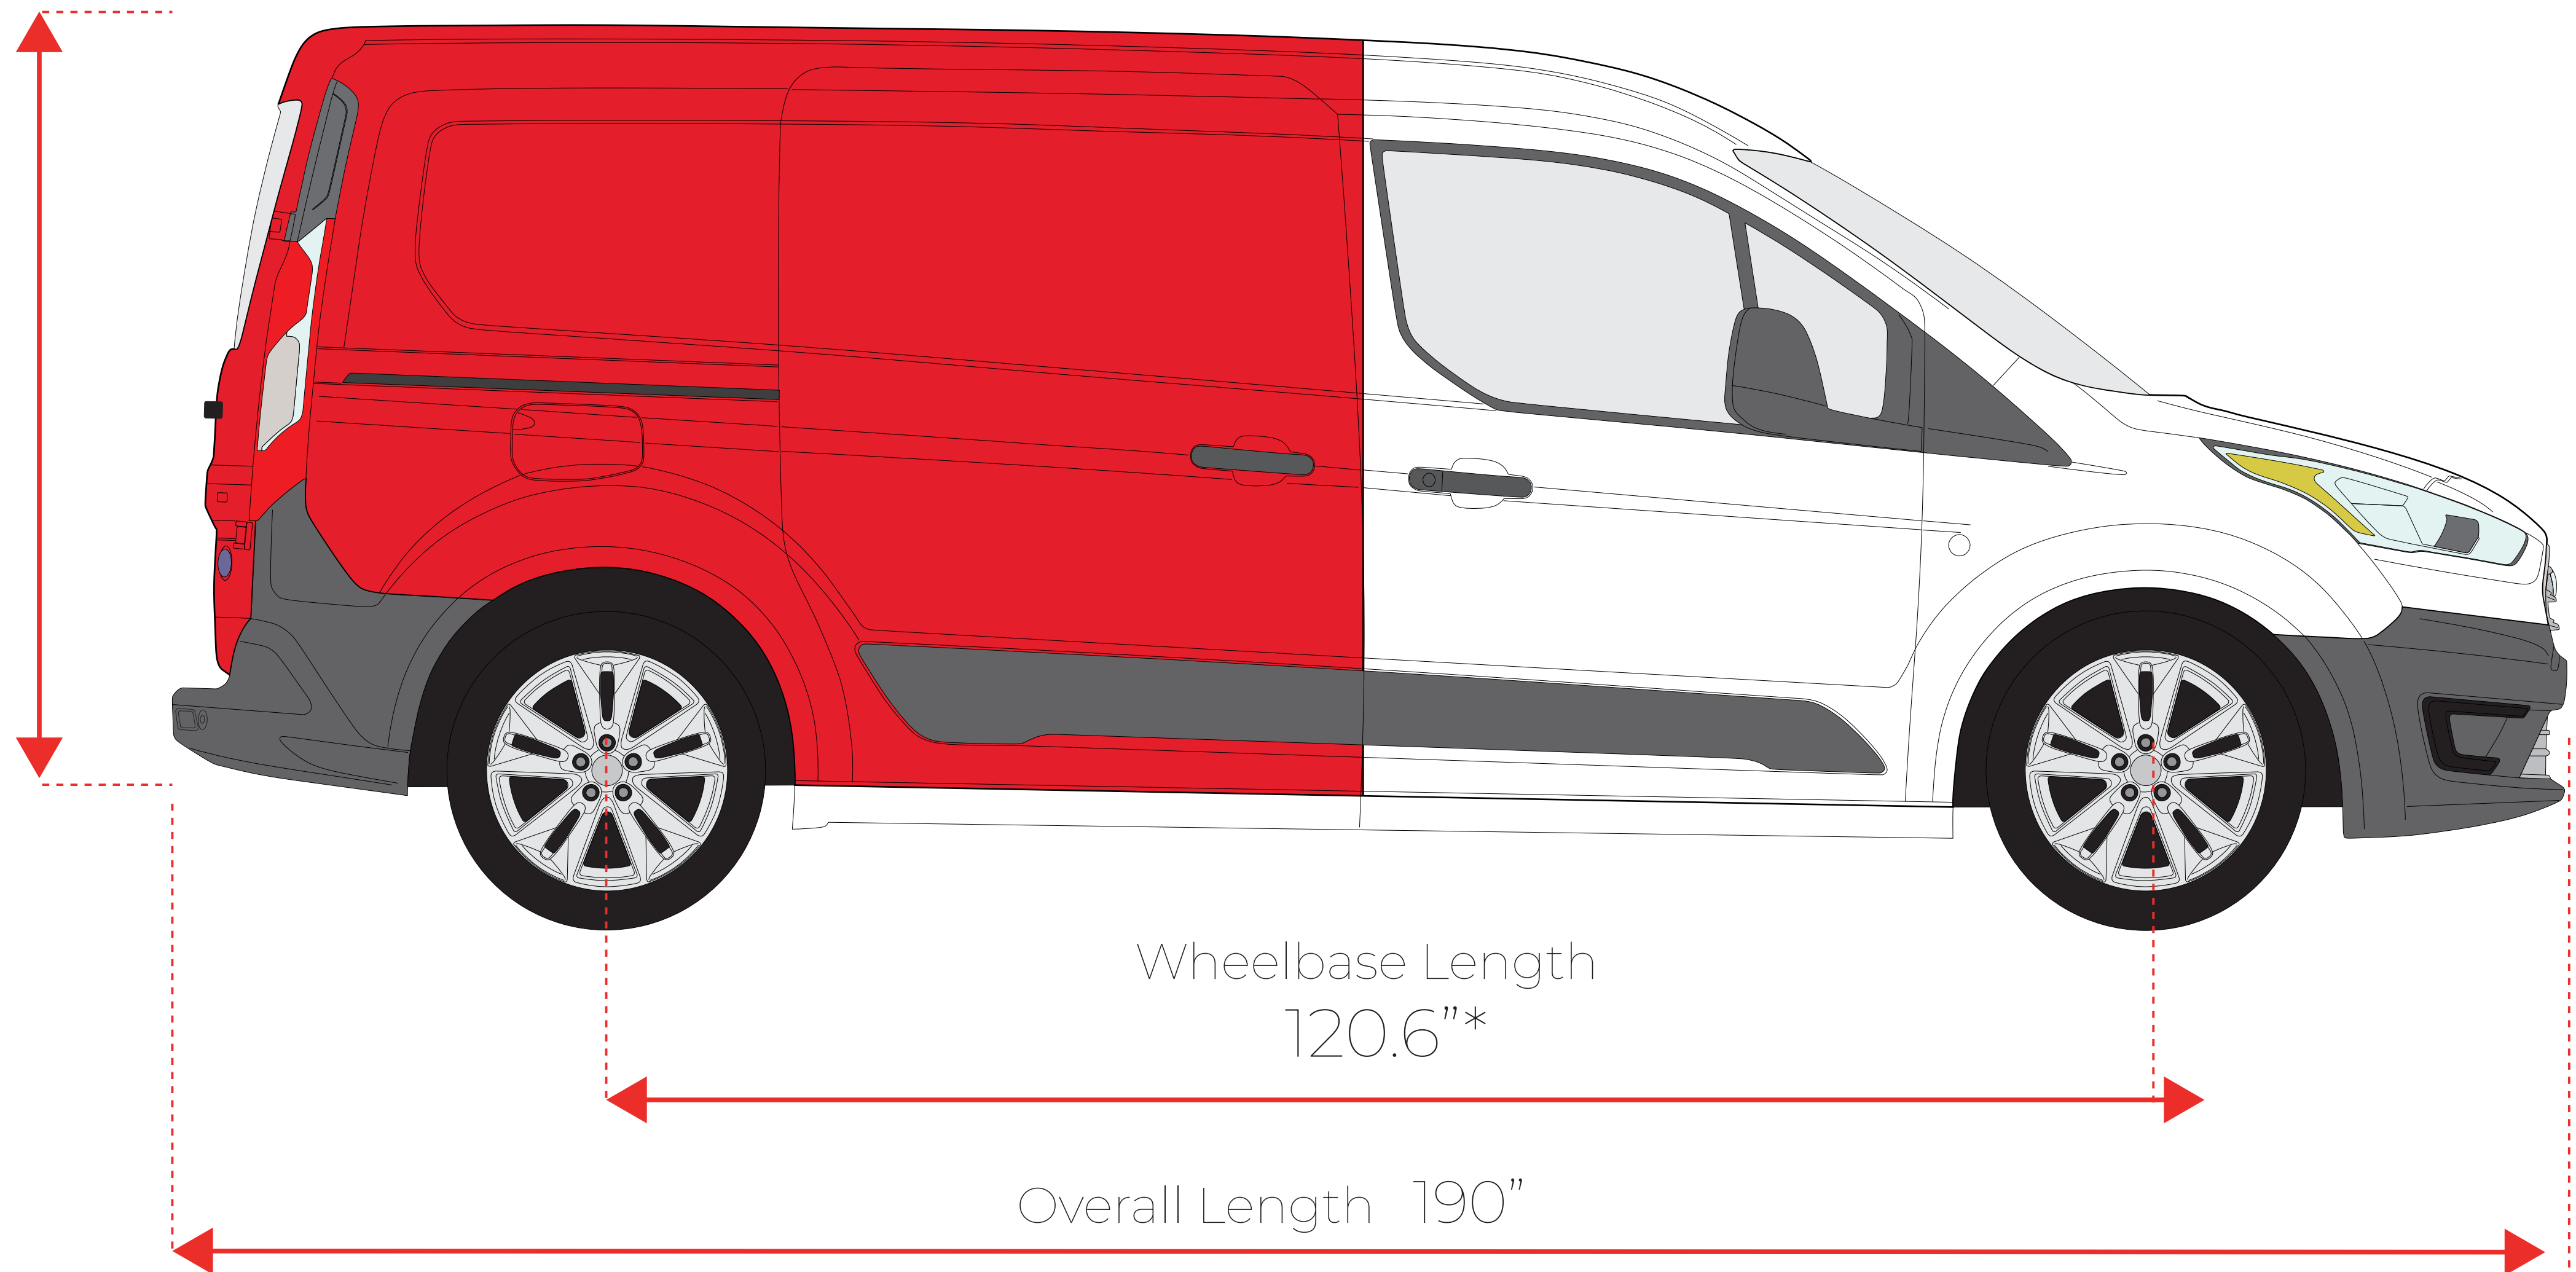

Rear Door
Opening Height
47.3"

Ford Transit Connect SWB

866.925.4844
advantageoutfitters.com

Rear Door
Opening Height
45.5"

Ford Transit Connect LWB

866.925.4844
advantageoutfitters.com